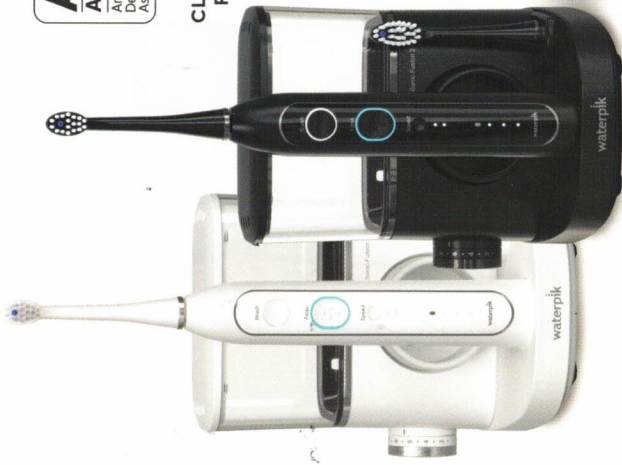

waterpik sonic-fusion®

CLINICALLY PROVEN

BRUSH AND FLOSS AT THE SAME TIME

- One Step to a complete Clean
- 2x as effective as traditional brushing & flossing
- 3 modes: Brush, Floss, Brush and Floss