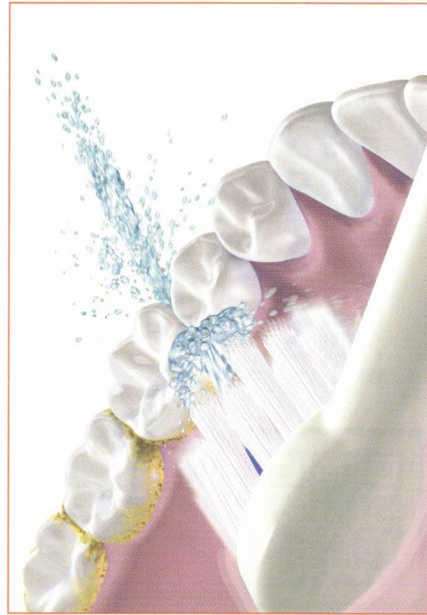

# waterpik sonic-fusion®

CLINICALLY PROVEN

## BRUSH AND FLOSS AT THE SAME TIME

- One Step to a complete Clean
- 2x as effective as traditional brushing & flossing
- 3 modes: Brush, Floss, Brush and Floss