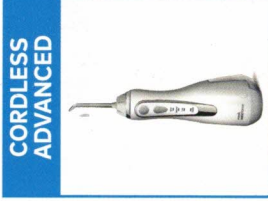

CORDLESS ADVANCED

WHITING PROFESSIONAL

SONIC-FUSION® 2.0

SIDEKICK®

ION PROFESSIONAL

Available in Retail Stores

ULTRA

CORDLESS PLUS