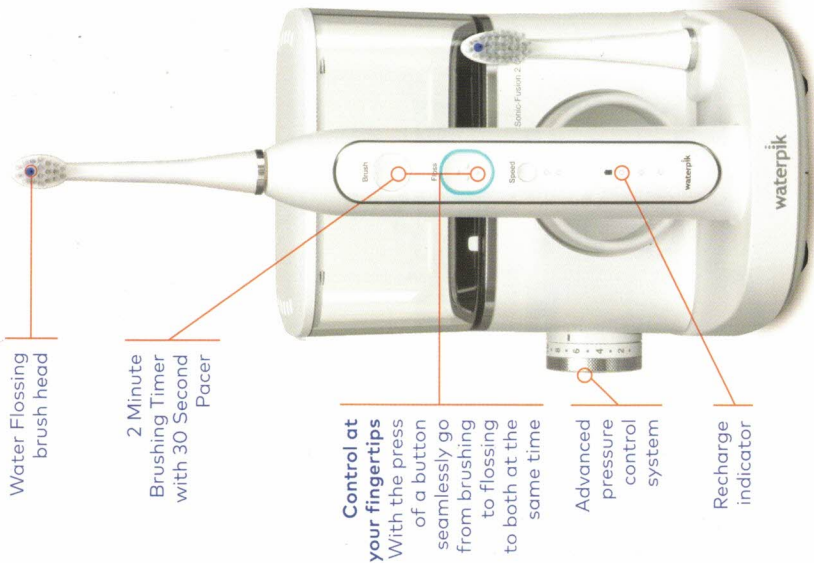

If you have Implants, Crowns, Bridges, Braces, or other dental work, the Waterpik® Water Flosser is essential.

**SCAN TO DOWNLOAD OUR APP FOR THE BEST FLOSSING EXPERIENCE**

WHICH TIP IS RIGHT FOR YOU?	
	- General use The Easy and Most Effective Way to Floss!™
	- Braces - General use Specially designed to reach underneath wires and around brackets to remove plaque.
	- Implants - Bridges - Retainers - General use Removes bacteria and debris from hard to reach areas around dental restorations.
	- Periodontal pockets - Furcations Gently delivers medications and rinses deep below the gumline.
	- Implant retained dentures Specially designed to reach underneath and around implant retained dentures to remove bacteria and debris

# waterpik®

The Easy and Most Effective way to Floss

**REBATE INSIDE**

**Learn More about the Waterpik® Water Flosser and Waterpik® Sonic-Fusion®**

# One Step to a Complete Clean

Water Flossing brush head

2 Minute Brushing Timer with 30 Second Pacer

Control at your fingertips  
With the press of a button seamlessly go from brushing to flossing to both at the same time

Advanced pressure control system

Recharge indicator