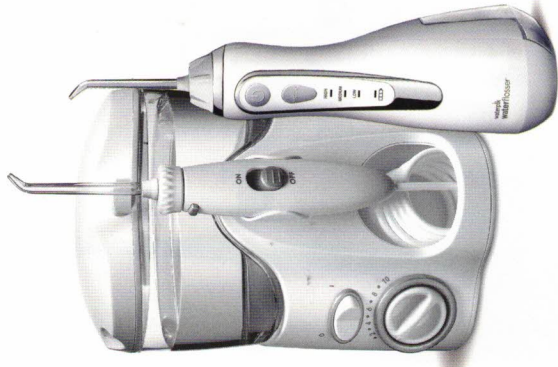

CLINICALLY PROVEN RESULTS!

UP TO 99.9% PLAQUE REMOVAL

EFFECTIVE PLAQUE REMOVAL

Removes up to **99.9%** of plaque from treated areas.*

UP TO 2X AS EFFECTIVE

MORE EFFECTIVE THAN STRING FLOSS

Up to **2X** as effective for improving gum health vs. brushing and flossing.*

UP TO 2X AS EFFECTIVE

ESSENTIAL FOR IMPLANTS

Up to **2X** as effective for improving gum health around implants vs. string floss.* Utilizing Plaque Seeker™ tip

*Independent clinical study. Go to waterpik.com for details.

waterpik® waterflosser™

CLINICALLY PROVEN

HEALTHIER GUMS AND BRIGHTER TEETH

Brushing alone is not enough. Despite the fact that virtually everyone brushes their teeth, half of all Americans have gum disease.

Clinical research confirms that the Waterpik® Water Flosser is significantly more effective than string floss, interdental brushes and air floss for removing plaque and improving gum health.* That's why it is the #1 choice among dental professionals.

If you have Implants, Crowns, Bridges, Braces, or other dental work, the Waterpik® Water Flosser is essential.

SCAN TO DOWNLOAD OUR APP FOR THE BEST FLOSSING EXPERIENCE

WHICH TIP IS RIGHT FOR YOU?	
	- General use The Easy and Most Effective Way to Floss!™
	- Braces - General use Specially designed to reach underneath wires and around brackets to remove plaque.
	- Implants - Bridges - Retainers - General use Removes bacteria and debris from hard to reach areas around dental restorations.
	- Periodontal pockets - Furcations Gently delivers medications and rinses deep below the gumline.
	- Implant retained dentures Specially designed to reach underneath and around implant retained dentures to remove bacteria and debris