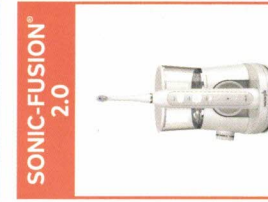

SONIC-FUSION® 2.0