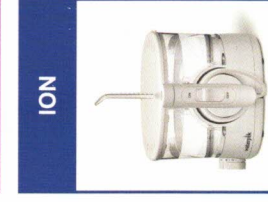

ION

Dental Professionals — to order more brochures please call 1-800-525-2020 or go to waterpik.com/brochures.